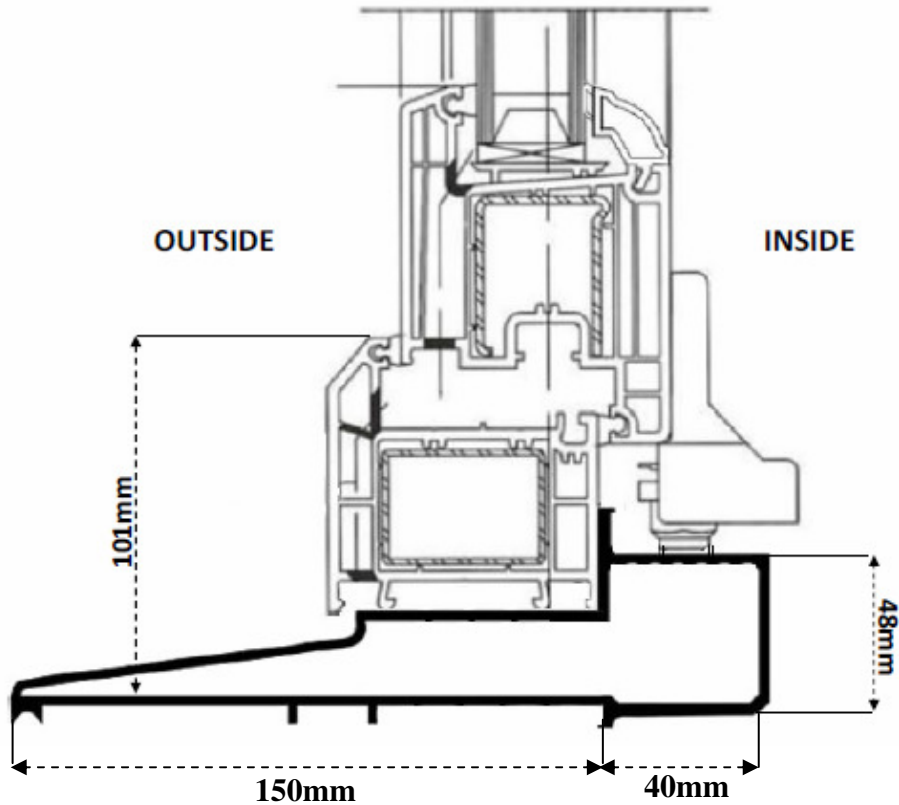

**NEW LOW THRESHOLD 101mm**  
**Fully integrated Aluminium cill & track system**

**SPECIALIST FRAME PVCU LTD**

**INTRODUCE NEW LOW THRESHOLD**

**OPENING IN**

*The correct threshold is automatically selected.*

**OPENING OUT**

*The correct threshold is automatically selected.*