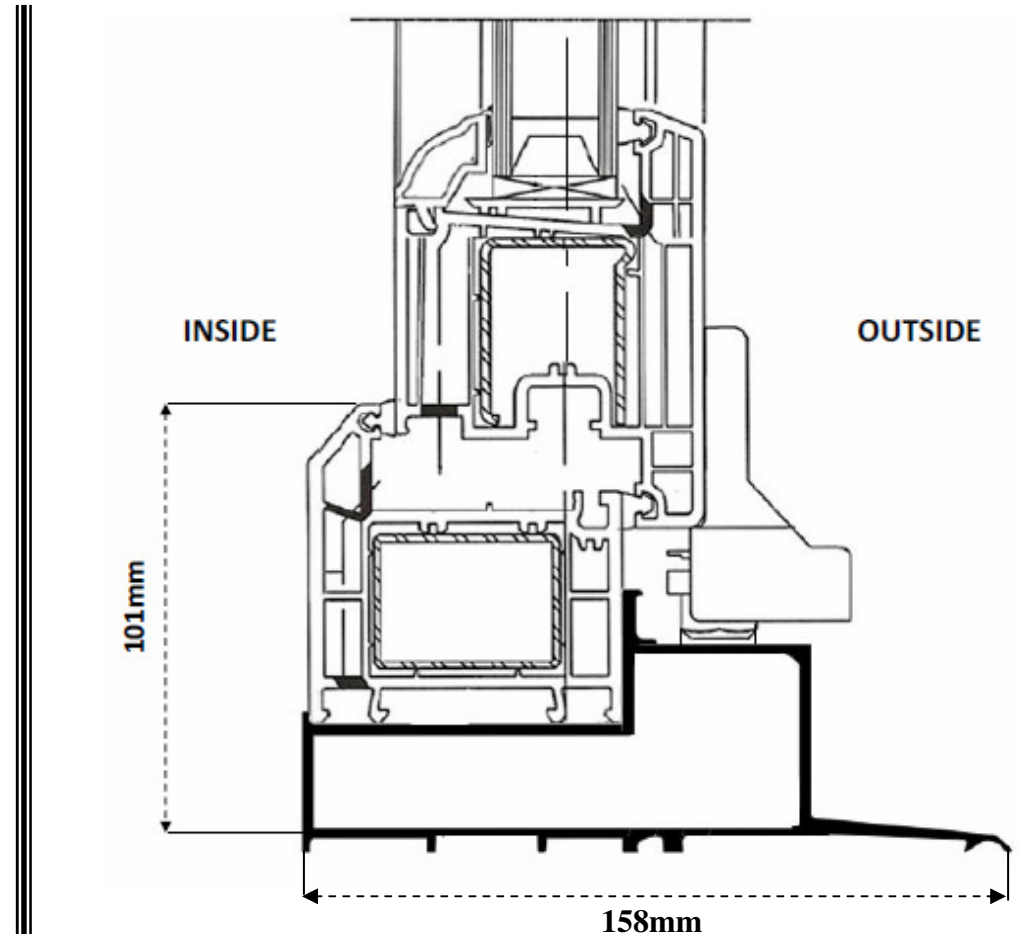

**NEW LOW THRESHOLD 101mm**  
**Fully integrated Aluminium cill & track system**

**SPECIALIST FRAME PVCU LTD**

**INTRODUCE NEW LOW THRESHOLD**

**OPENING IN**

*The correct threshold is automatically selected.*

**OPENING OUT**

*The correct threshold is automatically selected.*